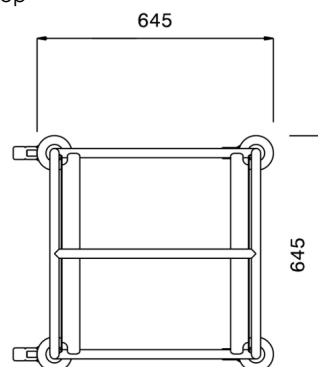

Top

Find out more:
ISO Certificates
[Electrolux Professional Recognitions](#)

The company reserves the right to make modifications to the products without prior notice. All information correct at time of printing.

2026/06/18

2/2