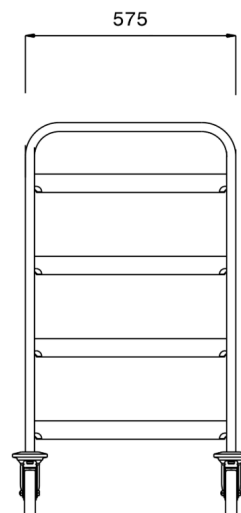

Technical specifications

Key Information:

External dimensions, Width:	645 mm
External dimensions, Depth:	645 mm
External dimensions, Height:	900 mm
Wheel material:	Zinc plated
Wheel diameter:	Ø 125
Net weight:	14 kg

Side

Find out more:
ISO Certificates
[Electrolux Professional Recognitions](#)

The company reserves the right to make modifications to the products without prior notice. All information correct at time of printing.

2026/06/18

2/2