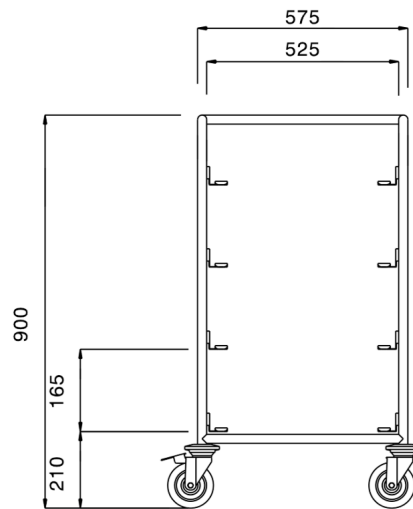

Technical specifications

Key Information:

External dimensions, Width:	645 mm
External dimensions, Depth:	645 mm
External dimensions, Height:	900 mm
Wheel material:	Zinc plated
Wheel diameter:	Ø 125
Net weight:	14 kg

Front